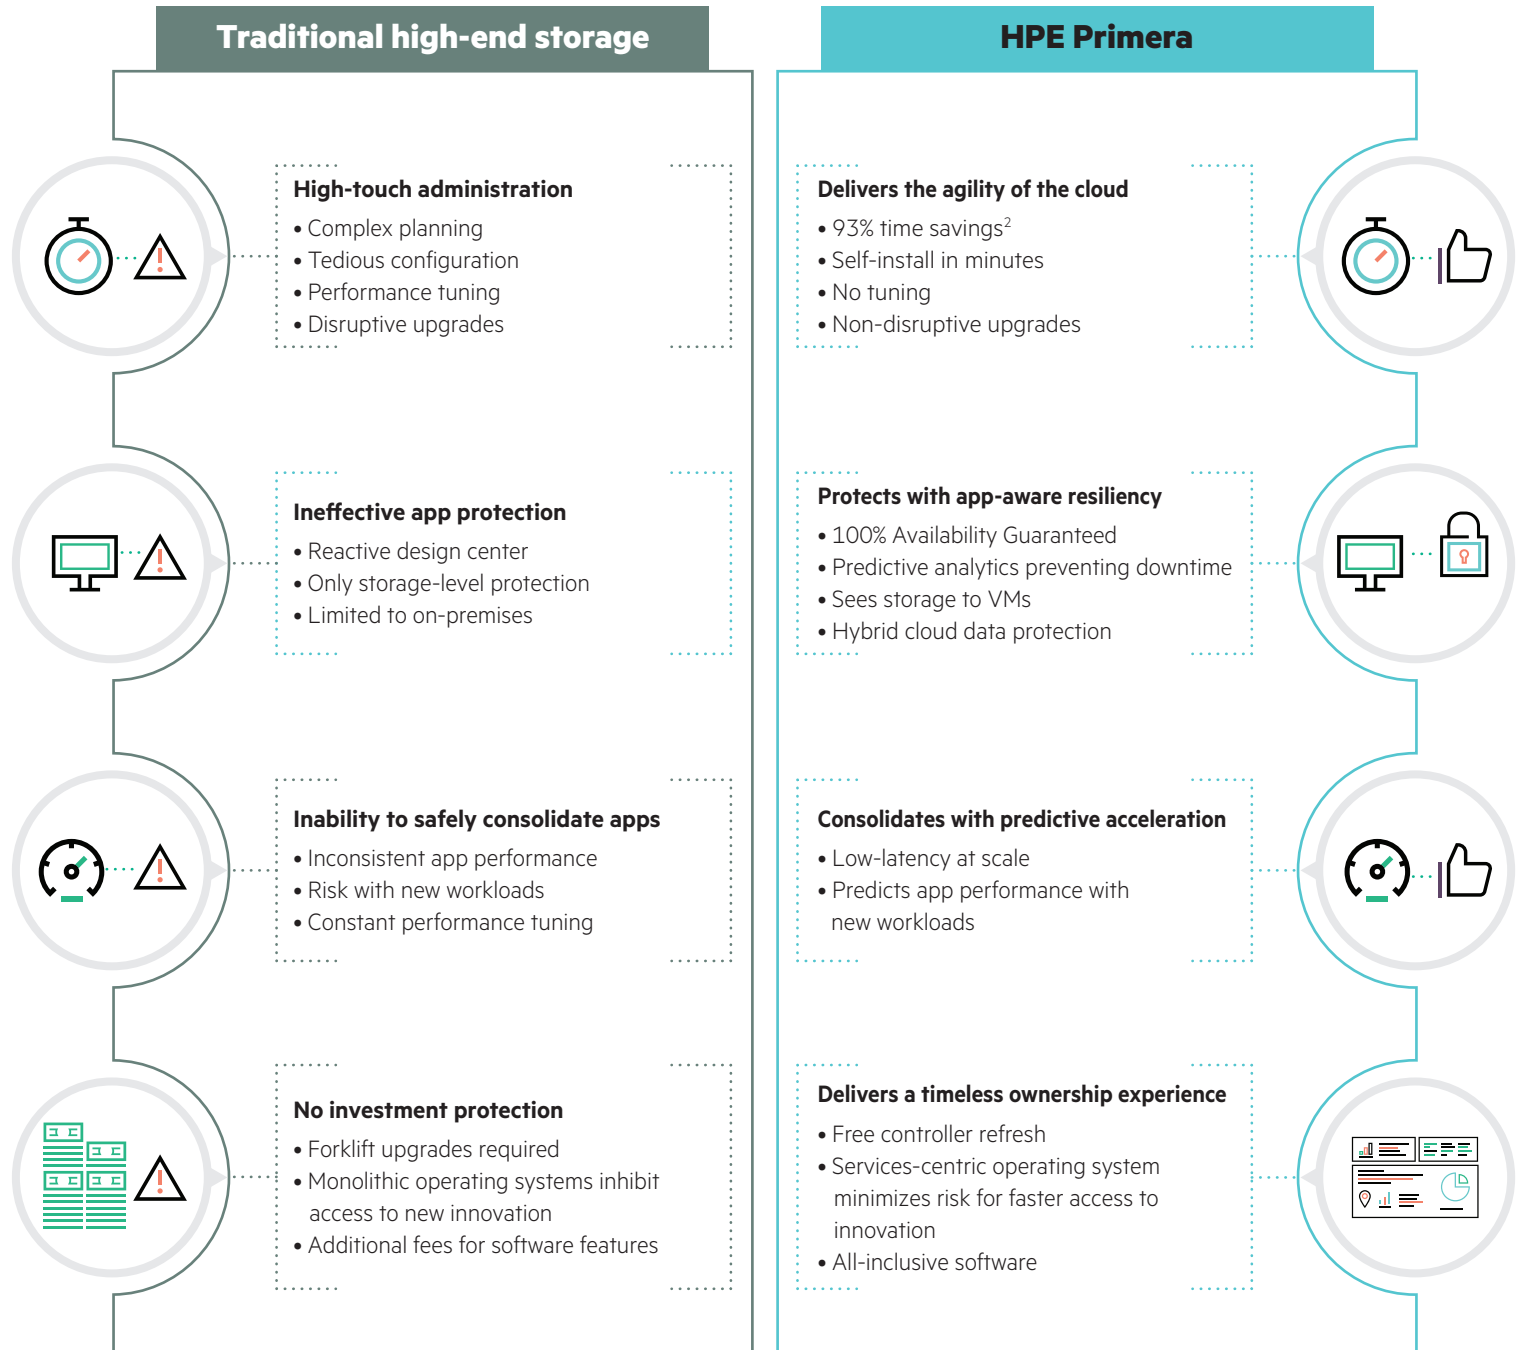

Mission-critical redefined

HPE Primera is the world's most intelligent storage for mission-critical apps that delivers extreme resiliency and performance with the agility of the cloud.¹

Learn more at
hpe.com/storage/hpeprimera